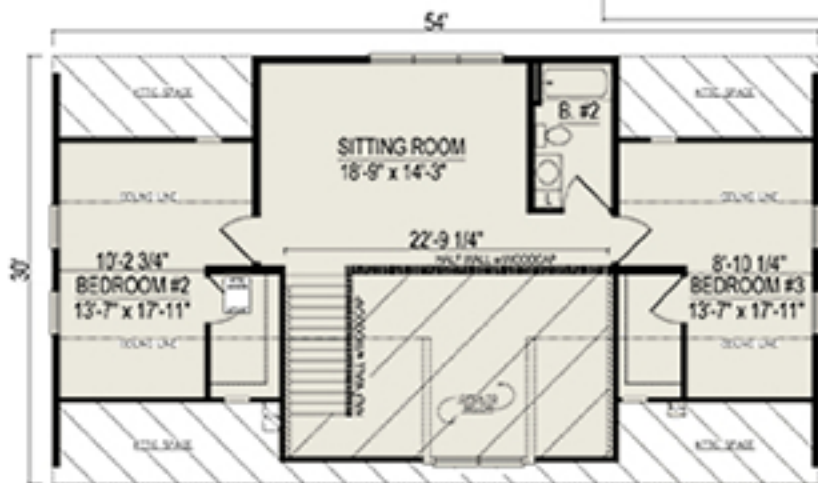

Craftsman

3 Bedrooms, Den, 2-1/2 Bathrooms, 2720 Square Feet

Some items shown may be optional or constructed on site

Heckaman Homes *Est. 1969* **50 YEARS**
Welcoming Families Home!

FIRST FLOOR PLAN

SECOND FLOOR PLAN