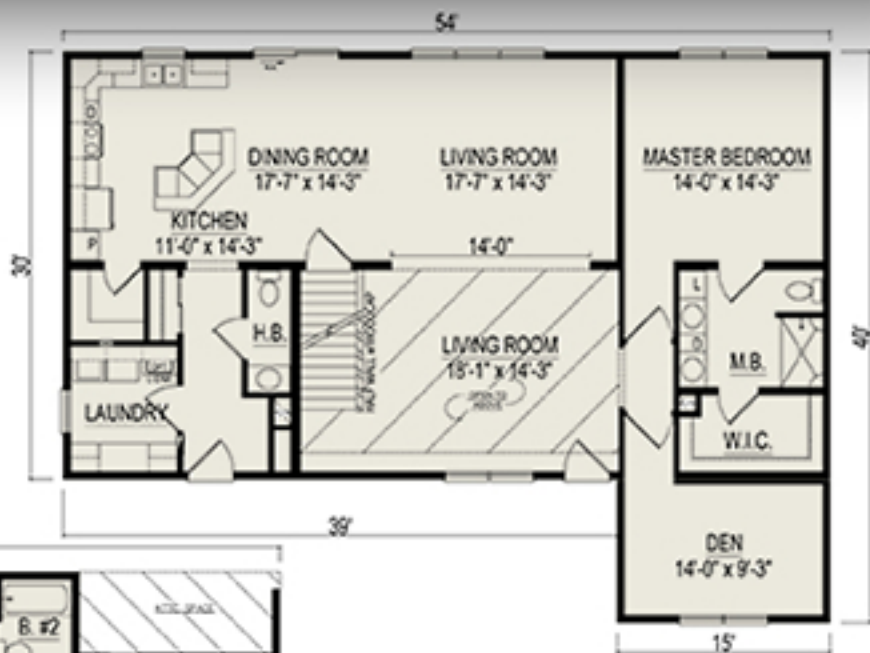

Craftsman

3 Bedrooms, Den, 2-1/2 Bathrooms, 2720 Square Feet

Some items shown may be optional or constructed on site

Heckaman Homes *Est. 1969* **50 YEARS**
Welcoming Families Home!

FIRST FLOOR PLAN

SECOND FLOOR PLAN