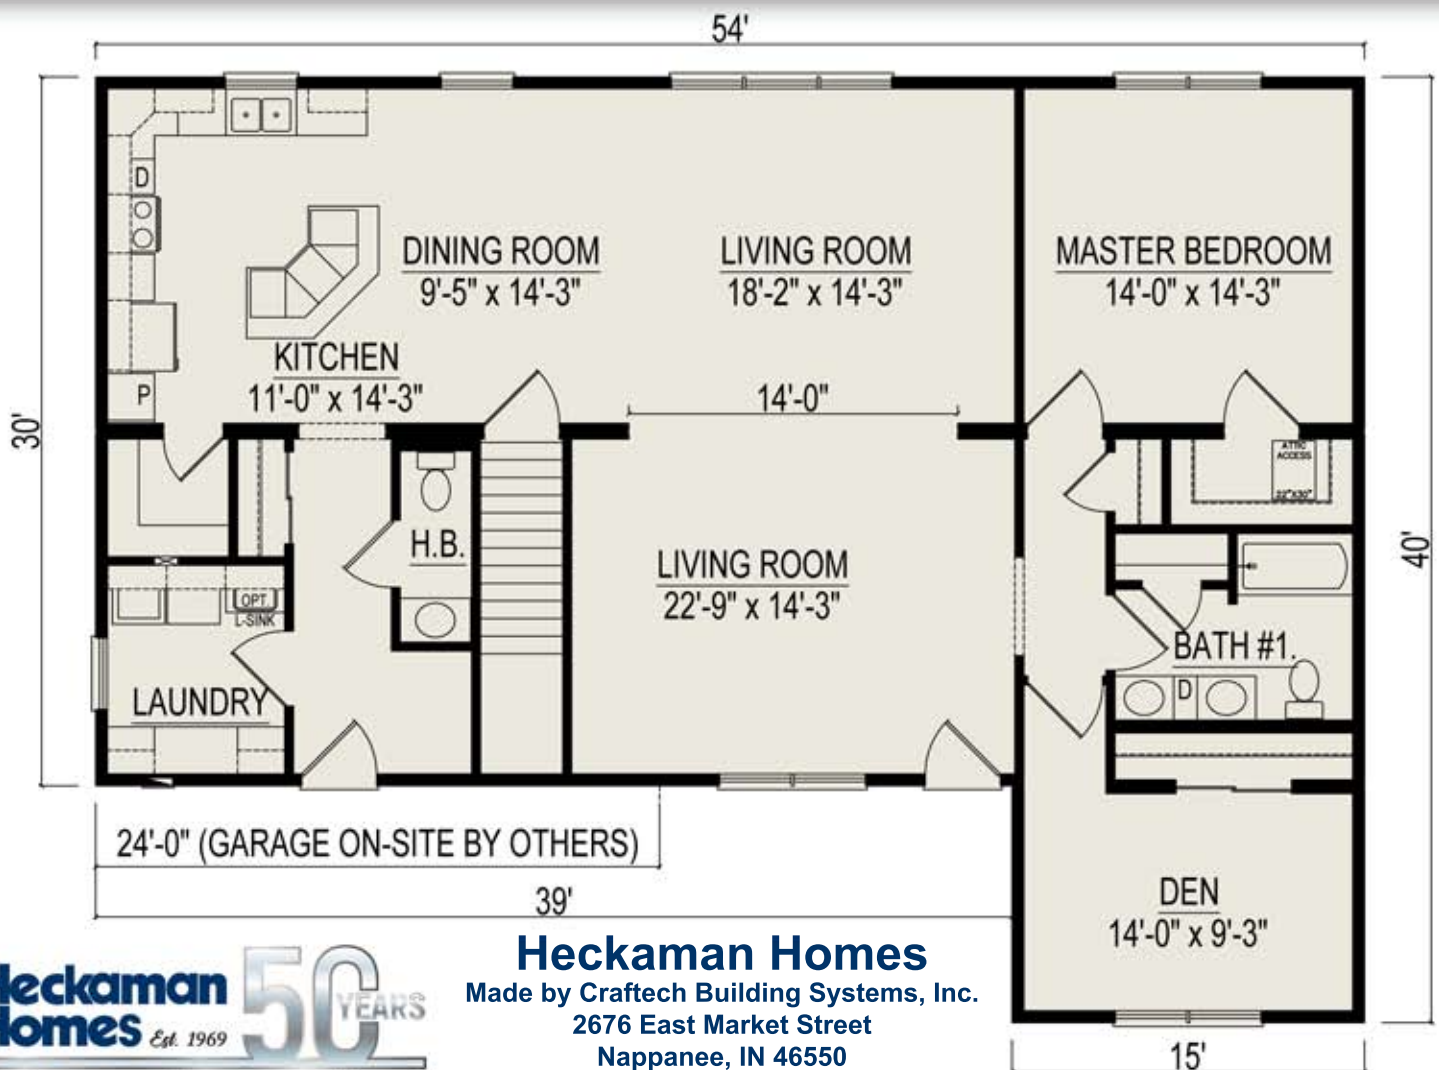

Craftsman Ranch

2 Bedrooms, 1-1/2 Bathrooms, 1770 Square Feet

Some Items shown may be optional or constructed on site

Heckaman Homes Est. 1969 **50 YEARS**
Welcoming Families Home!

Heckaman Homes
 Made by Craftech Building Systems, Inc.
 2676 East Market Street
 Nappanee, IN 46550
 574.773.4167
 HeckamanHomes.com