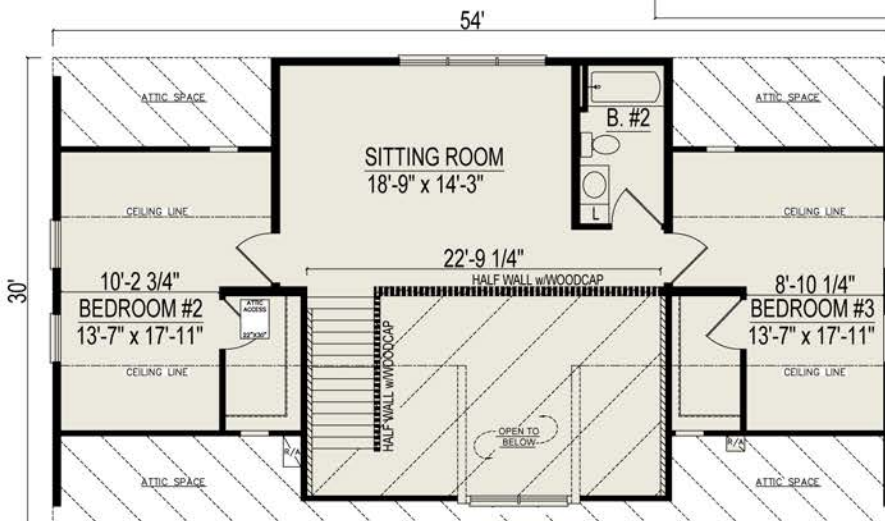

Craftsman II

3 Bedrooms, Den, 2-1/2 Bathrooms, 2720 Square Feet

Some items shown may be optional or constructed on site

FIRST FLOOR PLAN

SECOND FLOOR PLAN

Heckaman Homes
 Made by Craftech Building Systems, Inc.
 2676 East Market Street
 Nappanee, IN 46550
 574.773.4167
 HeckamanHomes.com