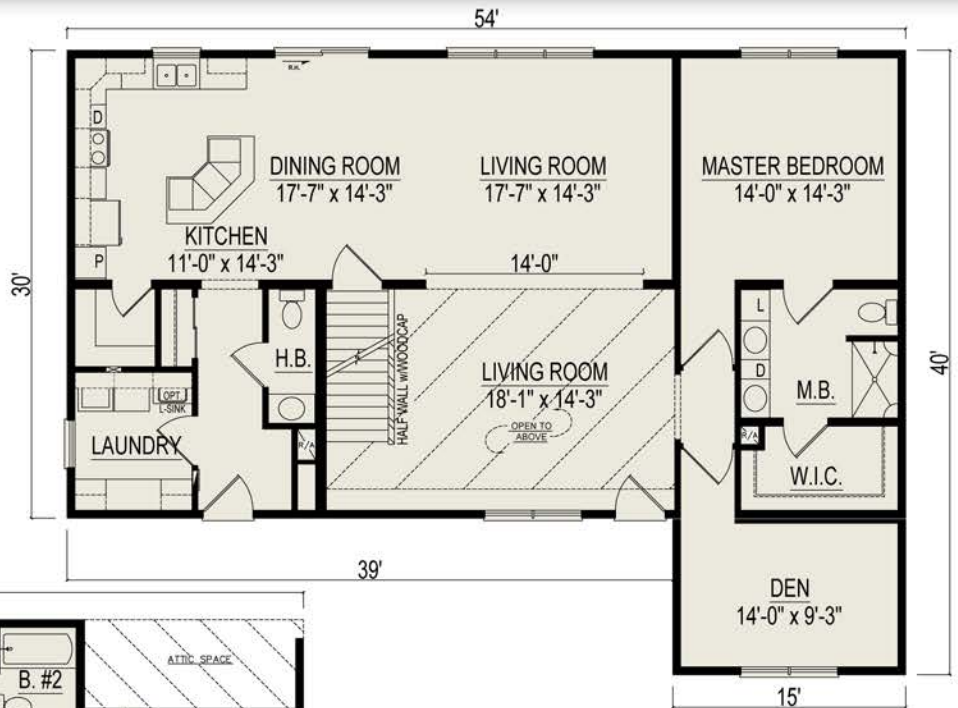

Craftsman II

3 Bedrooms, Den, 2-1/2 Bathrooms, 2720 Square Feet

Some items shown may be optional or constructed on site

FIRST FLOOR PLAN

SECOND FLOOR PLAN

Heckaman Homes
 Made by Craftech Building Systems, Inc.
 2676 East Market Street
 Nappanee, IN 46550
 574.773.4167
 HeckamanHomes.com