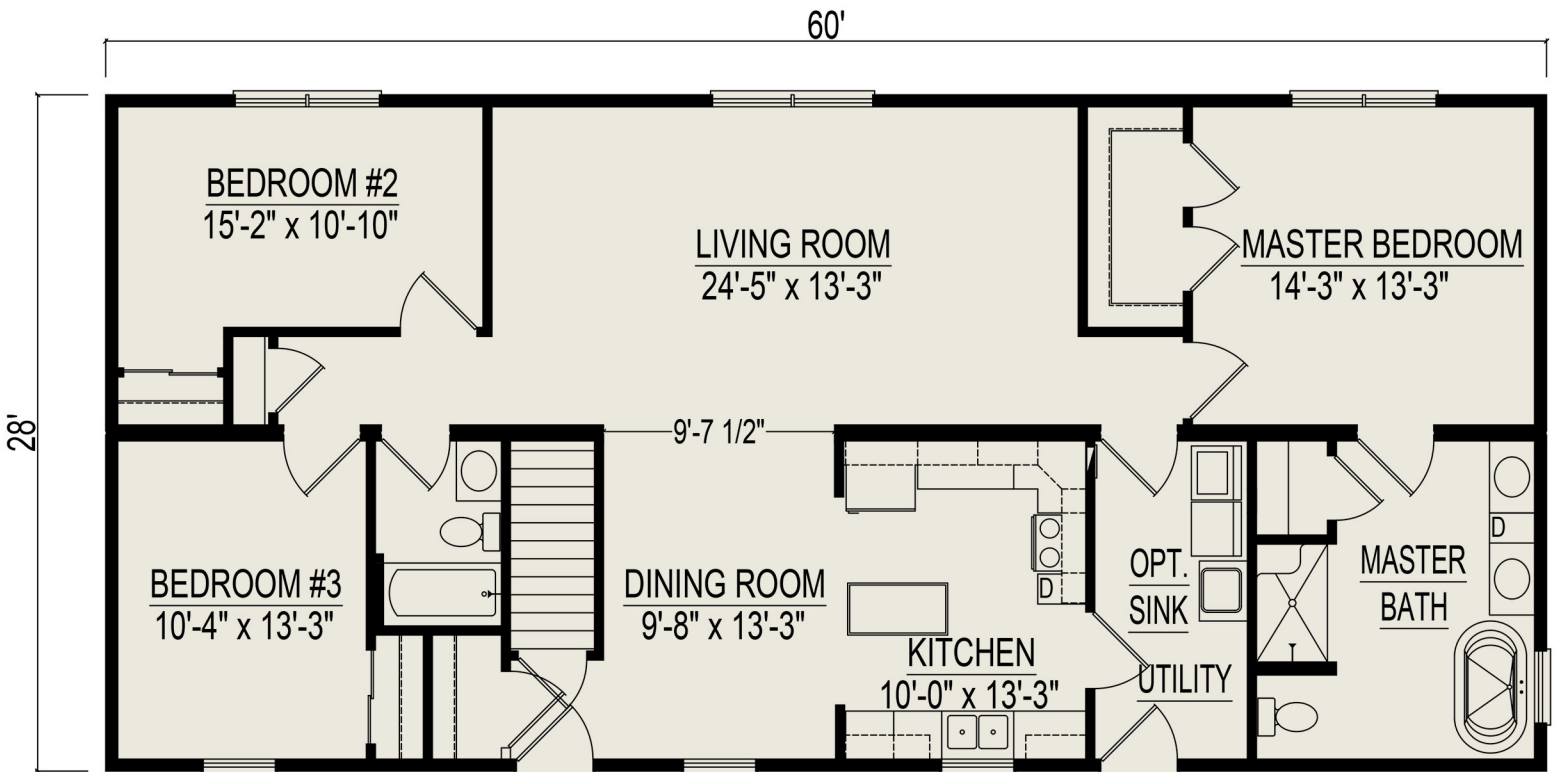

# Countryside II

3 Bedrooms, 2 Bathrooms, 1680 Square Feet

Some Items shown may be optional or constructed on site

**Heckaman Homes**  
 Made by Craftech Building Systems, Inc.  
 2676 East Market Street  
 Nappanee, IN 46550  
 574.773.4167  
 HeckamanHomes.com