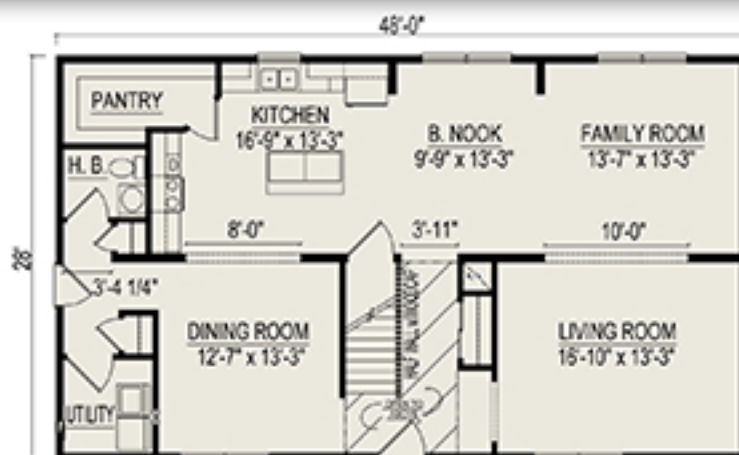

New for 2020!

Coolidge

4 Bedrooms, 2-1/2 Bathrooms, 2688 Square Feet

Some items shown may be optional or constructed on site

FIRST FLOOR PLAN

Heckaman Homes Est. 1969 **50 YEARS**
Welcoming Families Home!

Heckaman Homes
Made by Craftech Building Systems, Inc.
2676 East Market Street
Nappanee, IN 46550
574.773.4167
HeckamanHomes.com

SECOND FLOOR PLAN