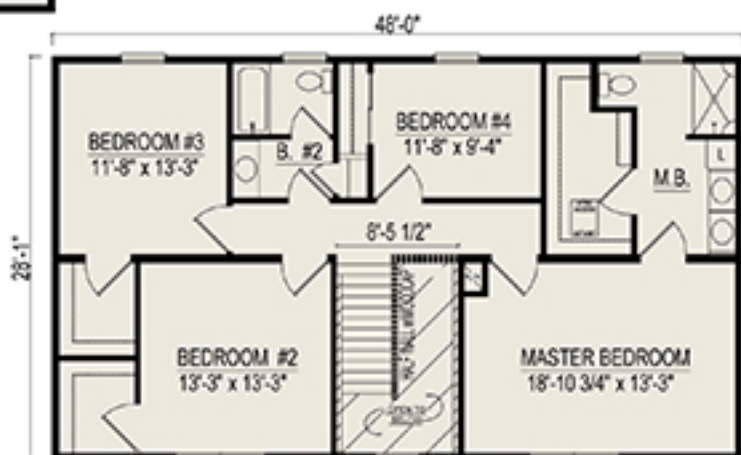

New for 2020!

Coolidge

4 Bedrooms, 2-1/2 Bathrooms, 2688 Square Feet

Some items shown may be optional or constructed on site

FIRST FLOOR PLAN

Heckaman Homes Est. 1969 **50 YEARS**
Welcoming Families Home!

Heckaman Homes
Made by Craftech Building Systems, Inc.
2676 East Market Street
Nappanee, IN 46550
574.773.4167
HeckamanHomes.com

SECOND FLOOR PLAN