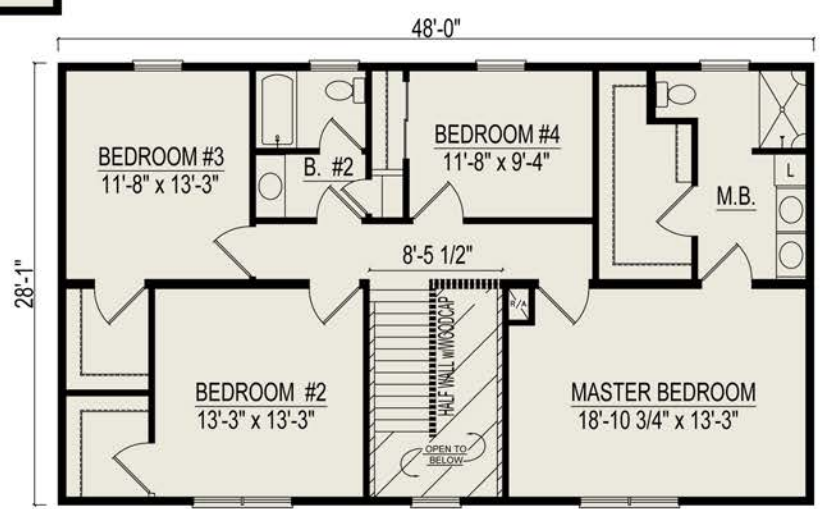

# Coolidge II

4 Bedrooms, 2-1/2 Bathrooms, 2688 Square Feet

Some Items shown may be optional or constructed on site

FIRST FLOOR PLAN

**Heckaman Homes**  
 Made by Craftech Building Systems, Inc.  
 2676 East Market Street  
 Nappanee, IN 46550  
 574.773.4167  
 HeckamanHomes.com

SECOND FLOOR PLAN