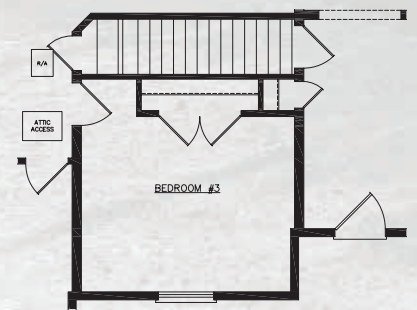

Claremont

SQ. FT.	2,296
DIMENSIONS	62 x 52
BEDROOMS	4
BATHS	2 1/2

CRAWLSPACE PLAN

BASEMENT PLAN