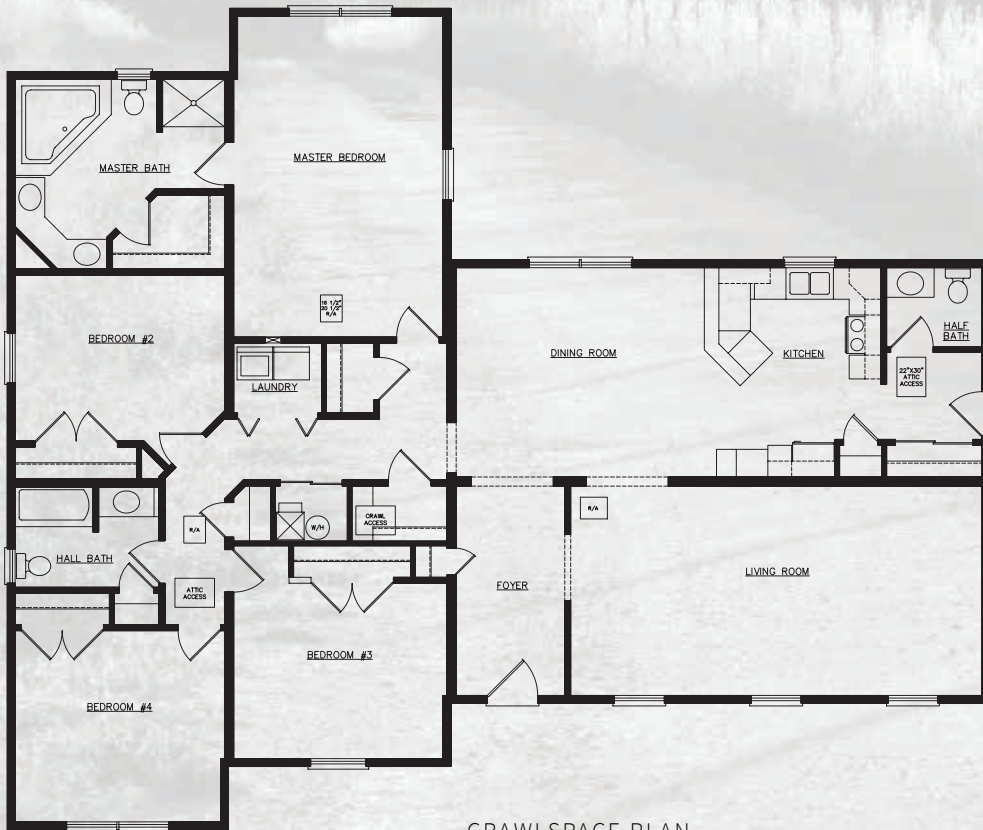

Claremont

SQ. FT.	2,296
DIMENSIONS	62 x 52
BEDROOMS	4
BATHS	2 1/2

CRAWLSPACE PLAN

BASEMENT PLAN