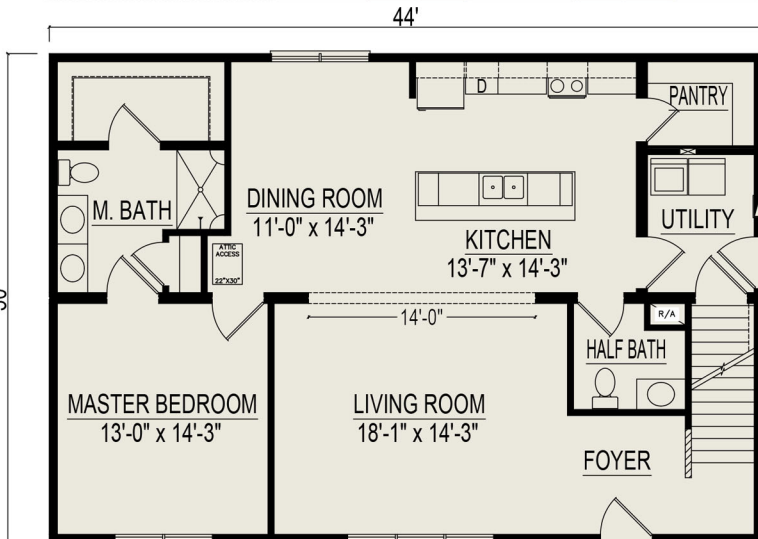

# Buchanan

4 Bedrooms, 3-1/2 Bathrooms, 2220 Square Feet

Some items shown may be optional or constructed on site

SECOND FLOOR PLAN

FIRST FLOOR PLAN

**Heckaman Homes**  
 Made by Craftech Building Systems, Inc.  
 2676 East Market Street  
 Nappanee, IN 46550  
 574.773.4167  
 HeckamanHomes.com