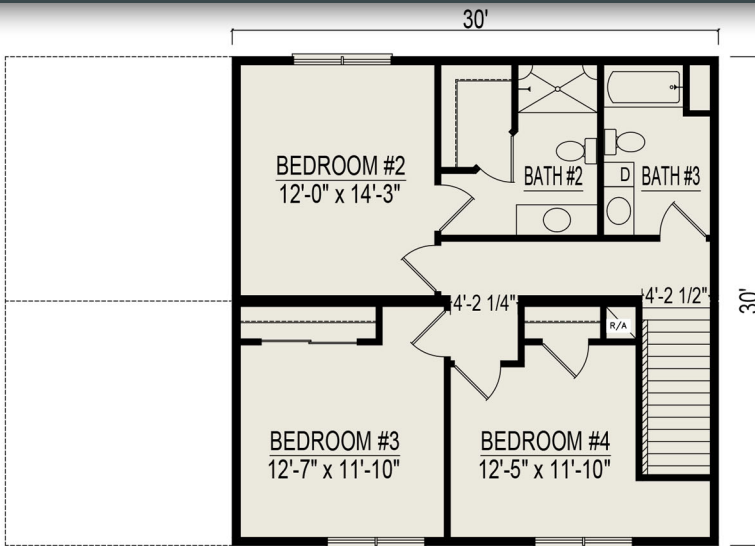

# Buchanan

4 Bedrooms, 3-1/2 Bathrooms, 2220 Square Feet

Some items shown may be optional or constructed on site

SECOND FLOOR PLAN

FIRST FLOOR PLAN

**Heckaman Homes**  
 Made by Craftech Building Systems, Inc.  
 2676 East Market Street  
 Nappanee, IN 46550  
 574.773.4167  
 HeckamanHomes.com