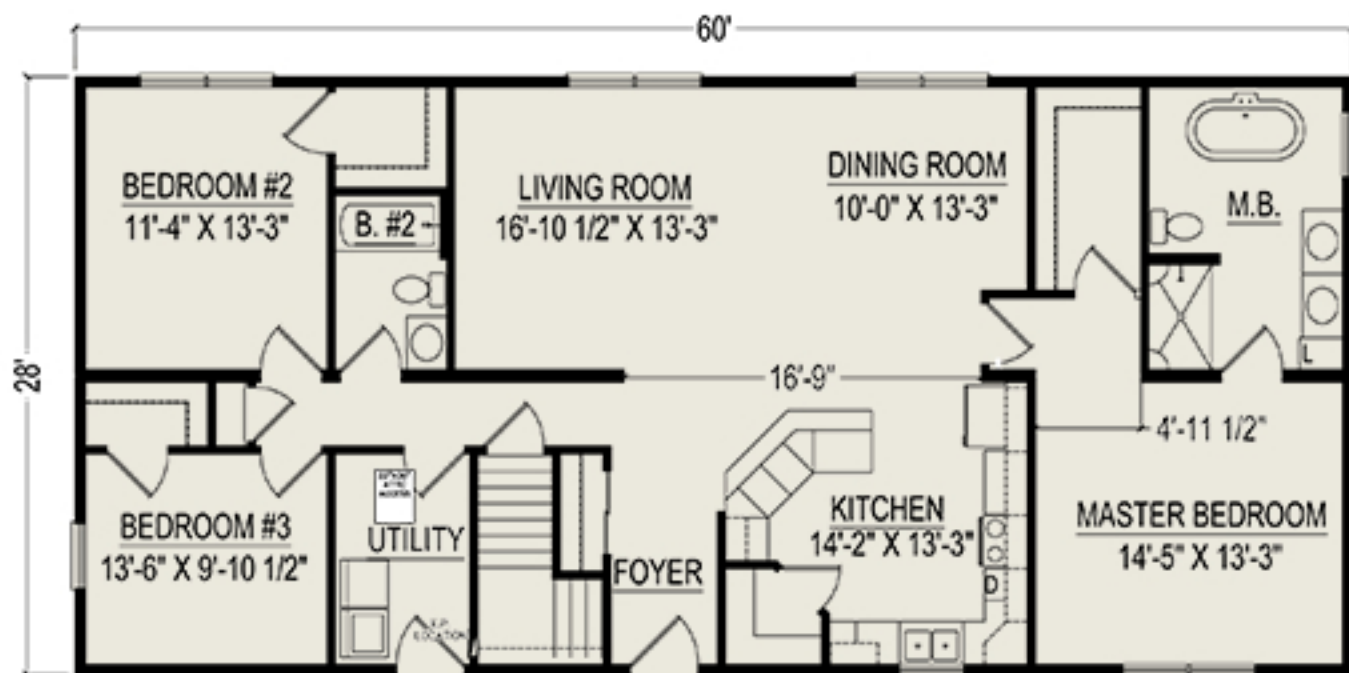

Bridgewood II

3 Bedrooms, 2 Bathrooms, 1680 Square Feet

Some items shown may be optional or constructed on site

Heckaman Homes *Est. 1969* **50 YEARS**
Welcoming Families Home!

Heckaman Homes
Made by Craftech Building Systems, Inc.
2676 East Market Street
Nappanee, IN 46550
574.773.4167
HeckamanHomes.com