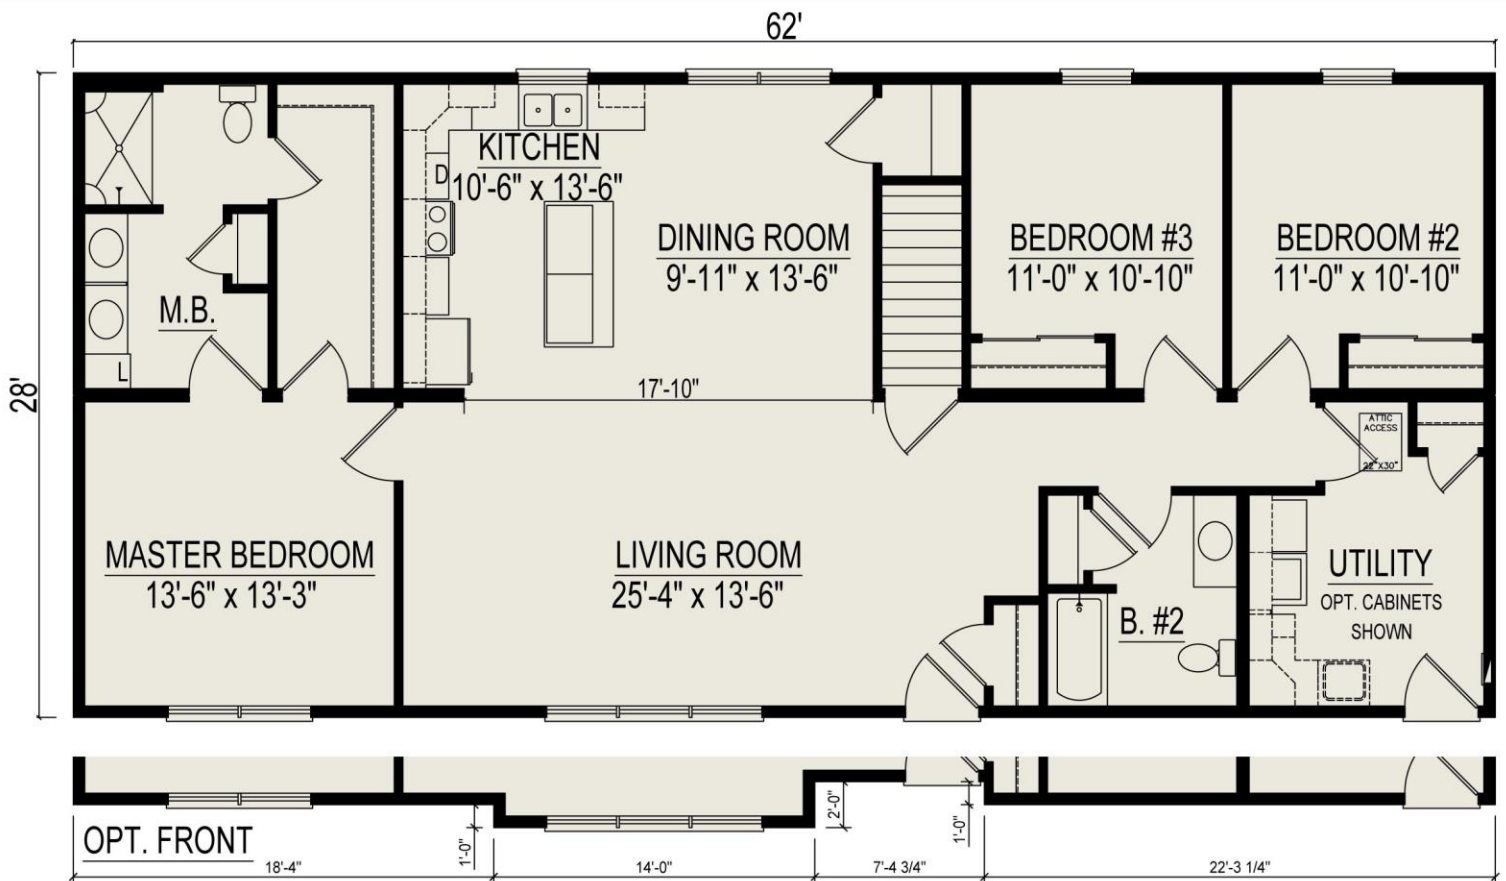

New for 2020!

Brentwood

3 Bedrooms, 2 Bathrooms, 1736 Square Feet

Some Items shown may be optional or constructed on site

Heckaman Homes Est. 1969 **50 YEARS**
Welcoming Families Home!

Heckaman Homes
Made by Craftech Building Systems, Inc.
2676 East Market Street
Nappanee, IN 46550
574.773.4167
HeckamanHomes.com