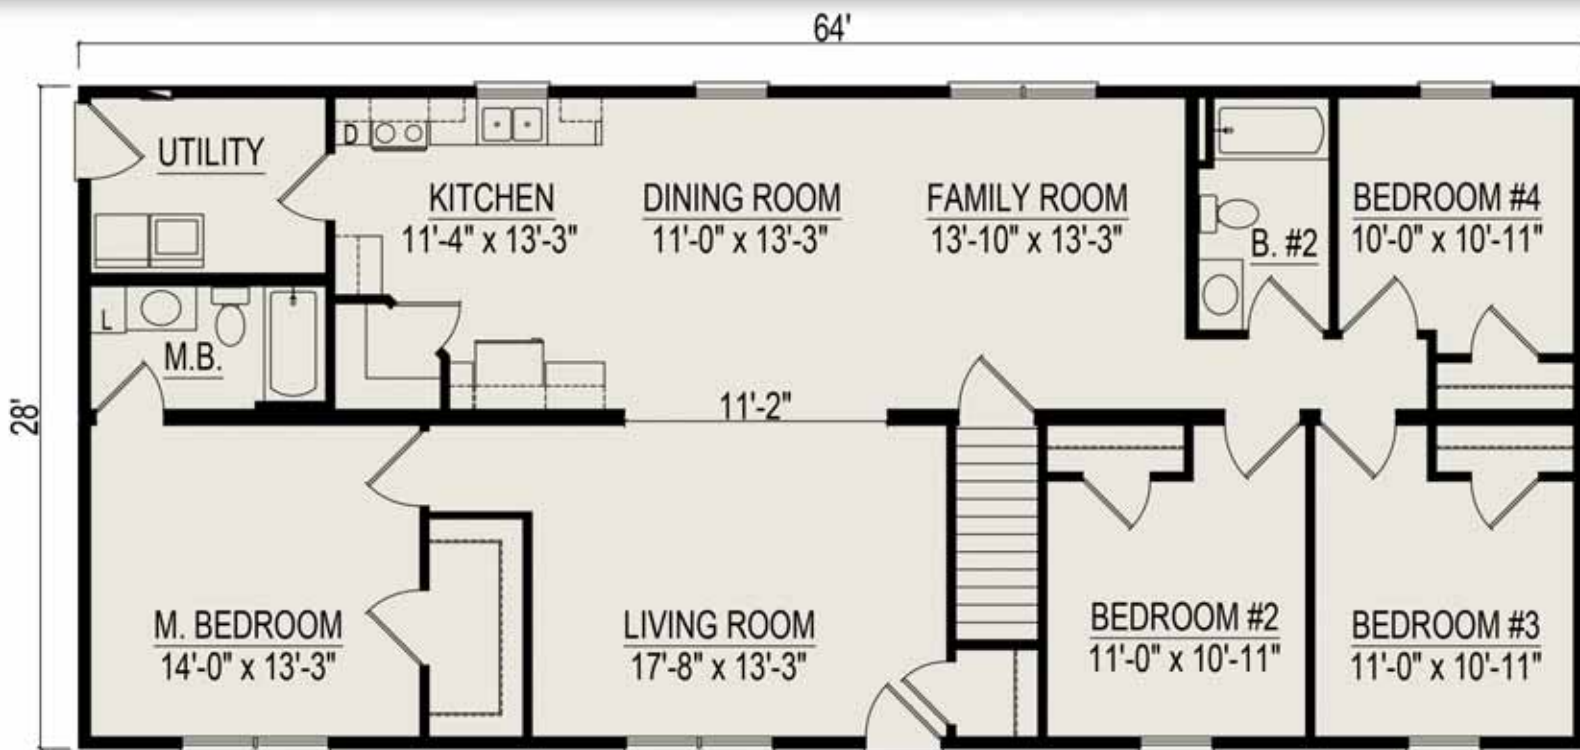

Anderson II

4 Bedrooms, 2 Bathrooms, 1792 Square Feet

Some Items shown may be optional or constructed on site

CRAWLSPACE PLAN

Heckaman Homes

Made by Craftech Building Systems, Inc.
 2676 East Market Street
 Nappanee, IN 46550
 574.773.4167
 HeckamanHomes.com