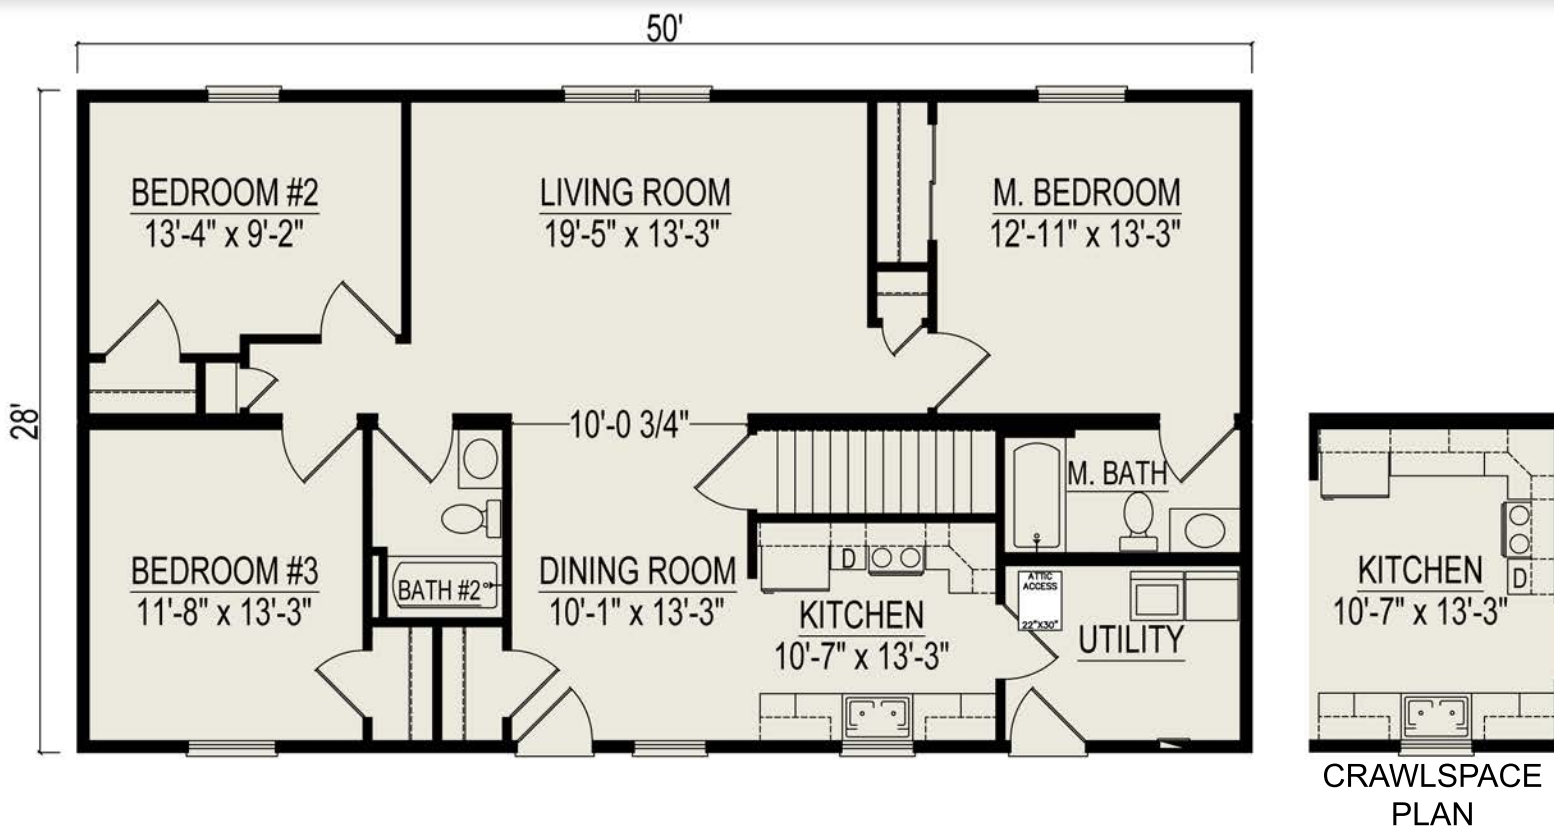

America II

3 Bedrooms, 2 Bathrooms, 1400 Square Feet

Some items shown may be optional or constructed on site

Heckaman Homes
 Made by Craftech Building Systems, Inc.
 2676 East Market Street
 Nappanee, IN 46550
 574.773.4167
 HeckamanHomes.com